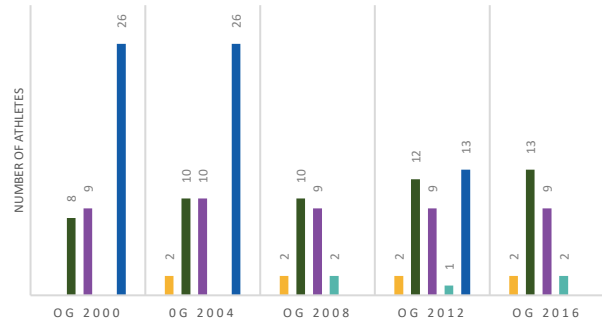

-

**NUMBER OF ATHLETES**

**131.200**

**100.300**

**2.530**

**0**

**840**

**1.950**

■ SWIMMING 
 ■ OPEN WATER 
 ■ DIVING 
 ■ HIGH DIVING 
 ■ WATER POLO 
 ■ ARTISTIC SWIMMING

**OLYMPIC GAMES PARTICIPATION**

**PARTICIPATION IN WORLD CHAMPIONSHIPS**

**ATHLETES CATEGORY**

	Swimming	Open Water	Diving	High Diving	Water Polo	Artistic Swimming
NON REGISTERED	50000	50000	500	0	300	600
AMATEUR	0	0	450	0	240	500
MASTERS	50000	50000	200	0	40	100
YOUTH & YOUNGER	0	0	0	0	0	0
JUNIOR	30000	200	880	0	200	500
ELITE	1200	100	500	0	60	250