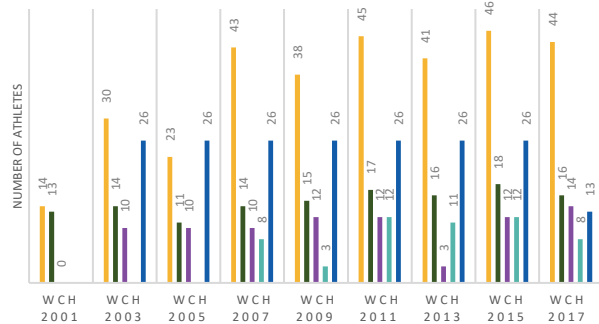

-

**NUMBER OF ATHLETES**

**131.200**

**100.300**

**2.530**

**0**

**840**

**1.950**

■ SWIMMING 
 ■ OPEN WATER 
 ■ DIVING 
 ■ HIGH DIVING 
 ■ WATER POLO 
 ■ ARTISTIC SWIMMING

**OLYMPIC GAMES PARTICIPATION**

**PARTICIPATION IN WORLD CHAMPIONSHIPS**

**ATHLETES CATEGORY**

	Swimming	Open Water	Diving	High Diving	Water Polo	Artistic Swimming
NON REGISTERED	50000	50000	500	0	300	600
AMATEUR	0	0	450	0	240	500
MASTERS	50000	50000	200	0	40	100
YOUTH & YOUNGER	0	0	0	0	0	0
JUNIOR	30000	200	880	0	200	500
ELITE	1200	100	500	0	60	250